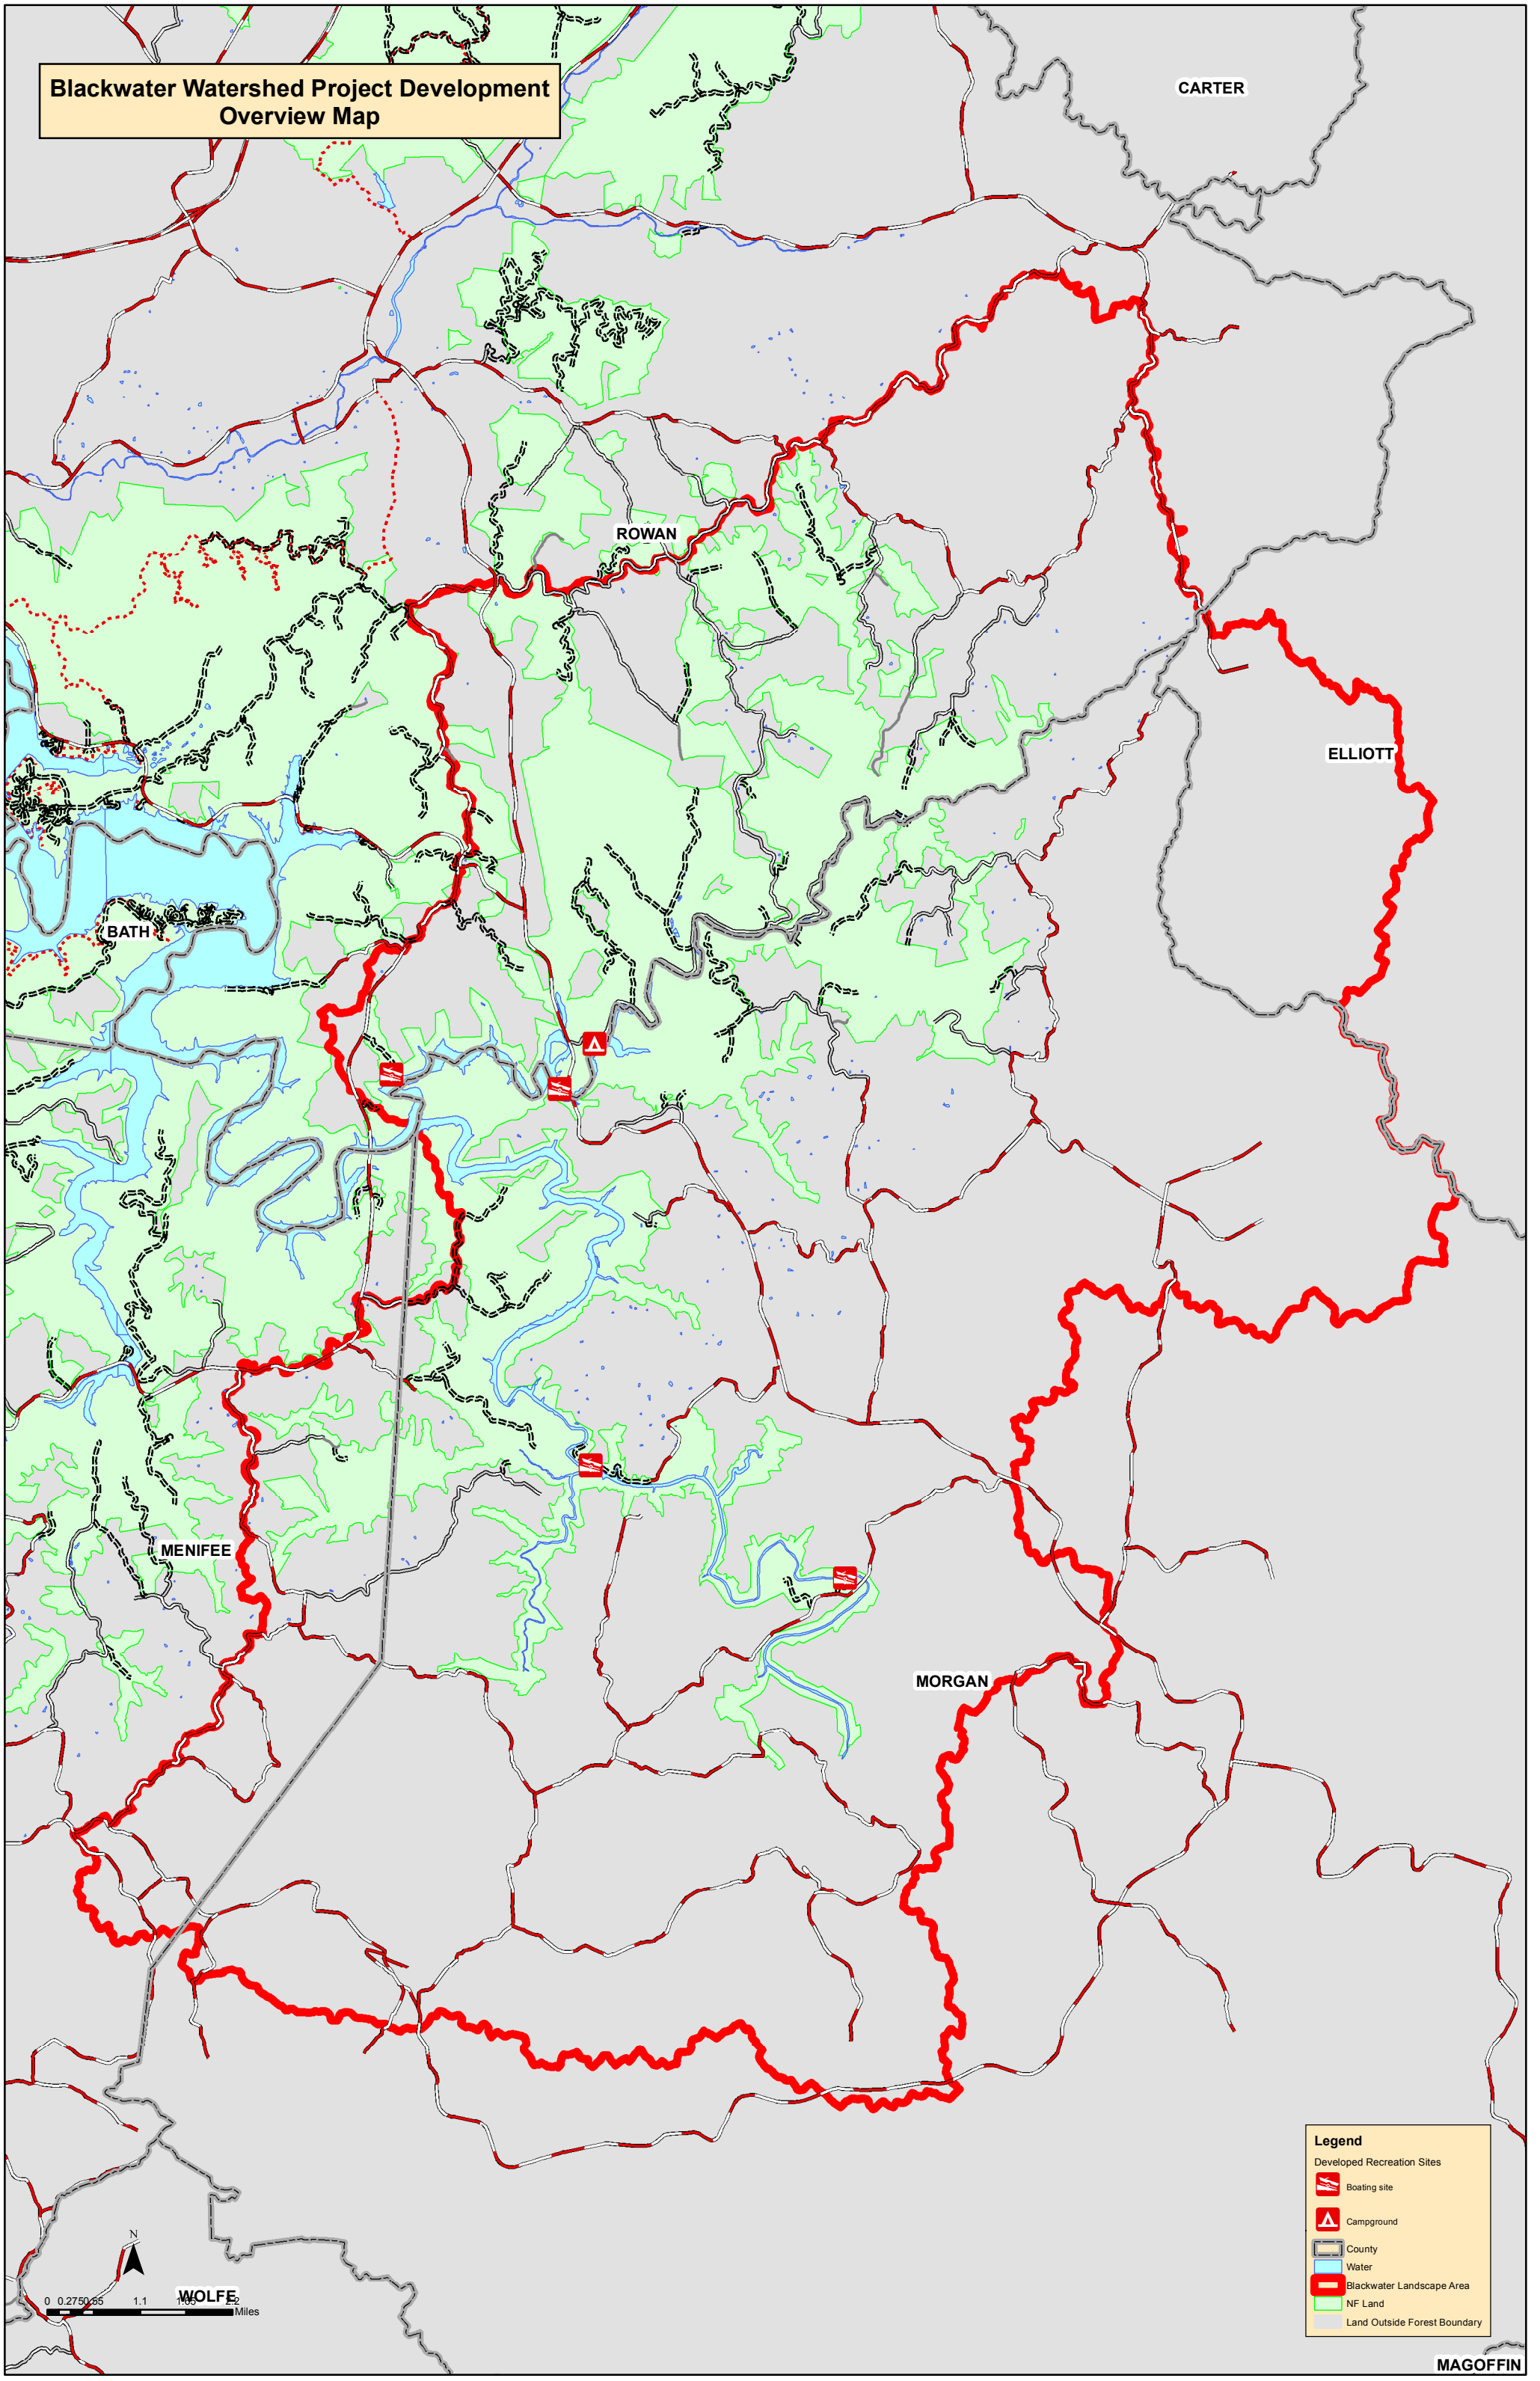

**Blackwater Watershed Project Development
Overview Map**

Legend

- Developed Recreation Sites
 - Boating site
 - Campground
- County
- Water
- Blackwater Landscape Area
- NF Land
- Land Outside Forest Boundary